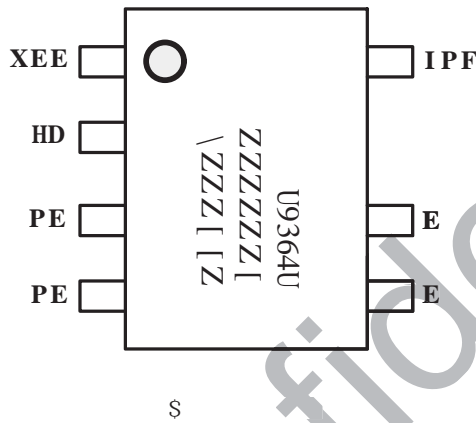

EY142S: 产品型号
JJJJJK
LJJJ,
KK
J

| | | |
|-----|-----|--|
| # | H55 | |
| S | 84 | |
| % & | @5 | |
| ' (| 5 | |
|) | 9@6 | |

BPS Confidential